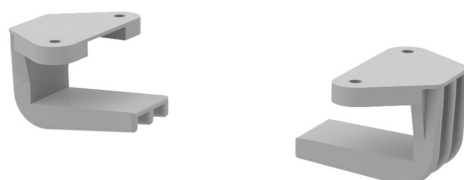

PLASTIC CHAIR SUSPENSION MODEL 0200

STANDARD VERSION

Plastic chair suspension, per seat.
Suitable for all gliding chairs with closed runners.

OPTIONS

BENEFITS/SPECIALS

Can be retrofitted at any time

Our range of materials and colors can be found in the A2S material overview.