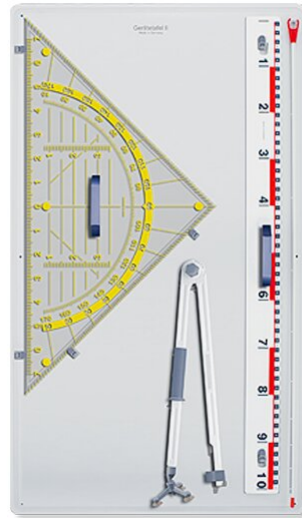

DRAWING TOOL SET 4 PIECES MODEL 6863

STANDARD VERSION

Set of 4 drawing instruments consisting of: Ruler, compass with board protector, geo-triangle 80 cm and pointer. Magnetic. With tool board.

OPTIONS

TECHNICAL SPECIFICATIONS

WIDTH	60 cm
HEIGHT	110 cm
WEIGHT	6 kg

Our range of materials and colors can be found in the A2S material overview.

**MADE
IN
GERMANY**

A2S-Furnishing Systems Ltd.
ASS-Einrichtungssysteme GmbH
info@a2s.com
WWW.A2S.COM