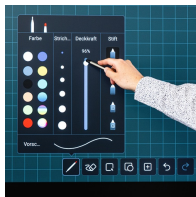

STANDARD VERSION

Digital panel, display size 75" & 86", made of tempered glass (ESG), glare-free with touch screen, aspect ratio 16:9, resolution 3,840 x 2,160 pixels (UHD);
2 integrated 12W speakers

OPTIONS

- Slide-in PC
- Audio system
- two double-sided writeable blackboard wings

TECHNICAL SPECIFICATIONS

PYLON HEIGHT ADJUSTMENT RANGE	270 cm
	gesamte Pylonenhöhe
NO. OF WRITING SURFACES VERSION	4
wall mounted, adjustable in height, hinged side panels	

BENEFITS/SPECIALS

Edge protection due to rounded safety corners

Clever whiteboard app with lots of templates and functions

Clear and intuitive operating concept

Simple screen transmission from all end devices

Connections integrated directly in the housing

Full-length storage strip for pens