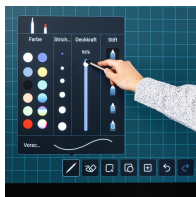

## STANDARD VERSION

Digital panel, display size 75" & 86", made of tempered glass (ESG), glare-free with touch screen, aspect ratio 16:9, resolution 3,840 x 2,160 pixels (UHD);  
2 integrated 12W speakers

## OPTIONS

- Slide-in PC
- Audio system
- Height adjustment electric
- two double-sided writeable blackboard wings

## BENEFITS/SPECIALS

Edge protection due to rounded safety corners

Clever whiteboard app with lots of templates and functions

Clear and intuitive operating concept

Simple screen transmission from all end devices