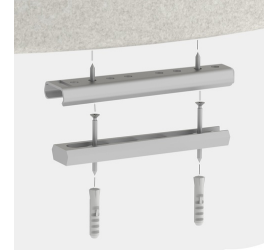

JOYN TABLE ROUND MODEL 5013.036

BENEFITS/SPECIALS

Robuste und widerstandsfähige CDF-Platte

Optional felt floor protector with interchangeable insert

JOYN table with removable table top

JOYN table with storage space, e.g. Tidy boxes with lids