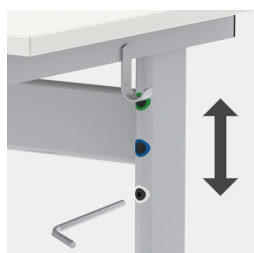

BENEFITS/SPECIALS

Melamine coated table top with robust plastic edge

Optional melamine coated table top with ASSODUR® edge

Optional compact board as table top

Optional table top multiplex melamine coated

Optional melamine coated table top with solid wood edge

Optional WOODMARK table top in shatterproof quality

Height adjustable by means of lockable snap fastener

Includes one satchel hook per seat

Floor protectors with integrated step protection

Due to C-shape no disturbance of the table legs when getting in and out of the table