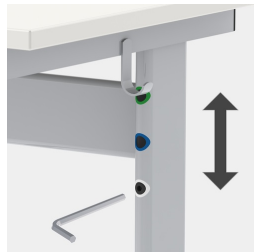

Optional melamine coated table top with solid wood edge

Optional WOODMARK table top in shatterproof quality

Height adjustable by means of lockable snap fastener

Includes one satchel hook per seat

Floor protectors with integrated step protection